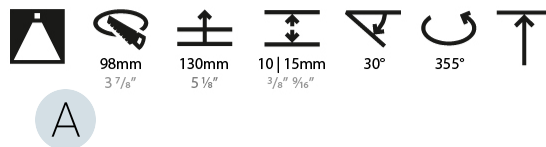

PHYSICAL

Shape: Round
Diameter (mm): 107
Diameter (in): 4 3/16
Height (mm): 112
Height (in): 4 7/16
Ceiling Thickness (mm): 10 / 12.5 / 15
Ceiling Thickness (in): 3/8 or 1/2 or 9/16
Min. Recessing Depth (mm): 130
Min. Recessing Depth (in): 5 1/8
Light Distribution: Adjustable / Downlight
Weight (kg): 0.46
Weight (lbs): 1.01
Fixture Finish: SSR / BKV / CWI / CRY / HAB / UFT / ITA / RUA / FTG / MYG / LOD / PUS / FRO / FUP / KIA / POP / BLS / SPG / MEY / GOH / GUM / CHC / COM / ABZ / JAG / OBR / MOS / ROR
Fixture Material: Aluminum Die Cast
Cut-out Measurements: 98mm / 3 7/8"

ELECTRICAL

Lamp Type: LED (Zhaga Standard)
Input Wattage (W): 16.5
Total Output Wattage (W): 14
Dimming: Tri-Mode (Non-Dimming and Phase Dimming (120Vac only) and 0-10V Dimming)
Driver Included: No
Driver Location: Recessed Housing
Driver Type: Constant Current - Universal
Driver Class: Class 2
Housing: See components
Input Voltage (V): 120 - 277
Constant Current (MA): 500

LED

Number of LEDs: 1
Color Temperature (°K): 2700 / 3000 / 3500 / 4000
Max. Delivered Lumen (lm): 930 / 960 / 1009 / 1030
Nominal Lumen (lm): 1386 / 1438 / 1511 / 1542
CRI: >90 CRI
Lamp Life (hrs): 50000

OPTICAL

Reflector: 20 / 40 / 60
Adjustability: Rotational 355°, Tilt 30°

RATINGS AND CERTIFICATIONS

Certified By: Certified for North American Standards
IP rating: IP20